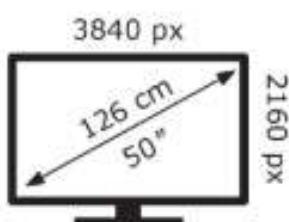

LG Electronics

50QNED7EB3C

LG Electronics

50QNED7EB3C

65 kWh/1000h

65 kWh/1000h

ABCDEF**G**

99 kWh/1000h