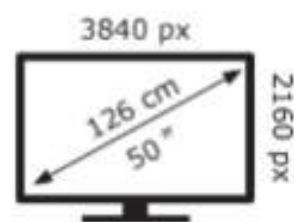

LG Electronics

50QNED7EB3C

LG Electronics

50QNED7EB3C

65 kWh/1000h

65 kWh/1000h

ABCDEF**G**

99 kWh/1000h

2019/2013

ABCDEF**G**

99 kWh/1000h

2019/2013